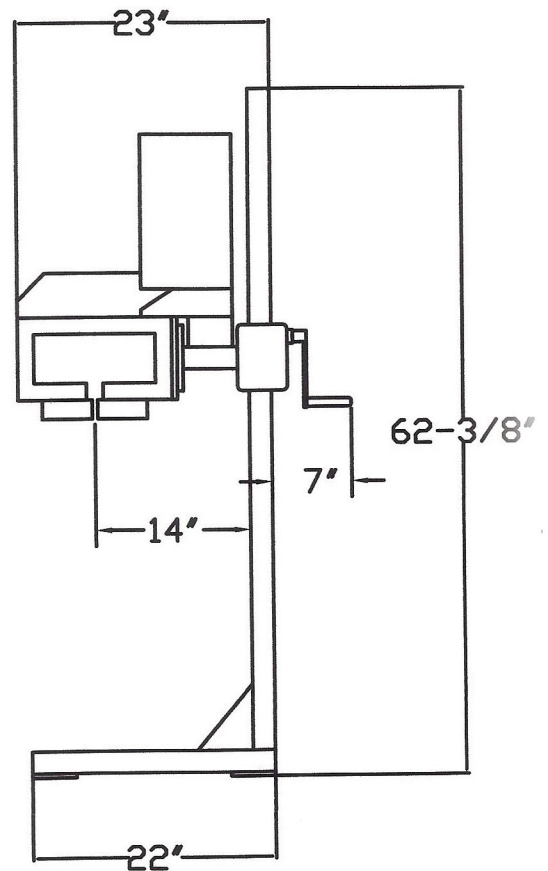

## Model CMH-104

### SPECIFICATIONS

Air requirements	5 CFM @ 20 PSI min.
Voltage	240 volts, single phase
Amps	15

 *Crown Machine, Inc.*

P.O.Box 131358 Tyler, Texas 75713-1358 (903) 566-1548 [www.crownmachine.com](http://www.crownmachine.com)